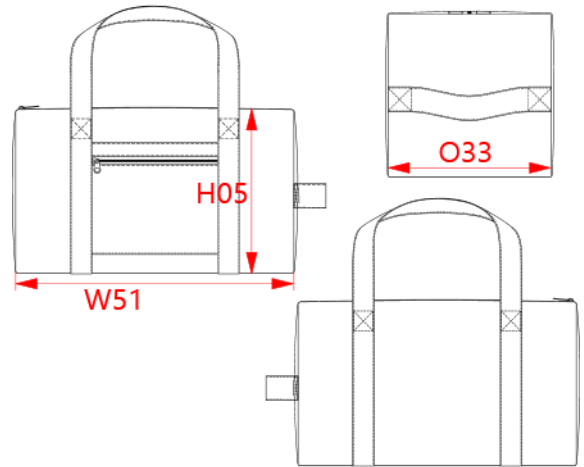

REFERENCE : KI0603

SIZES : U

COMPOSITION :

Main fabric : Cotton canvas 340 100%cotton
Fabric 2 : Faux leather nappa PVC As contrast fabric, For handles and decoration on main opening. 100%PVC

TECHNICAL DETAIL :

Washed canvas for vintage look

ARTICLE WEIGHT :

670 gr/pc

DESCRIPTION								COLORS		PANTONE SERIGRAPHIE	
Français : Sac de voyage English : Travel bag in vintage canvas Nederlands : Travel bag in vintage canvas Deutsch : Reisetasche aus baumwoll-canvas Español : Bolsa de viaje Italiano : Borsa da viaggio in stile vintage Português : Saco de viagem								Vintage khaki		2327C	
								Black		Black	
MEASUREMENT											
Description	U										
H05 Hauteur totale / Total height	30										
W51 Total width	50										
O33 Deep of bottom part	30										
PACKING											
Box	20 pcs / box										
	U => L:58cm W:33cm H:32cm GW:14,3kg NW:13,3kg										