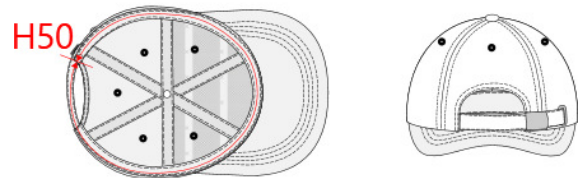

REFERENCE : KP119

SIZES : U

COMPOSITION :

Main fabric : Brushed cotton twill 260 100%cotton

Material 6 : Rubber quality As inner structure of the peak. 100% rubber

ARTICLE WEIGHT :

80gr/pc

DESCRIPTION	COLORS	PANTONE SERIGRAPHIE
Français : Casquette "Easy printing"- 6 panneaux	Beige	7529C
English : Printer's cap - 6 panels	Black	Black
Nederlands : Printer's pet met 6 panelen	Grey	422C
Deutsch : Easy Print 6 Panel kappe	Orange	1585C
Español : Gorra "Easy printing" 6 paneles	Red	200C
Italiano : Cappellino 6 pannelli - Easy print	Royal blue	287C
Português : Boné "Easy printing" - 6 painéis	White	White

MEASUREMENT	
Description	U
H50 Tour de tête / Head measurement	58
O57 Deep of the peak on baseball cap	7

CARE LABEL				

PACKING	
Box	100 pcs / box U => L:51cm W:45cm H:36cm GW:10kg NW:8kg