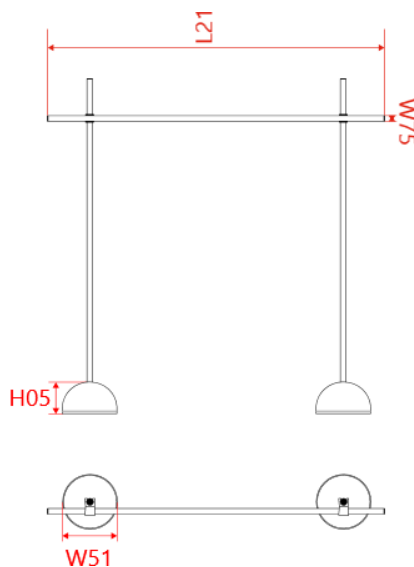

PROACT.®

REFERENCE : PA642

SIZES : U

COMPOSITION :

Material 3 : PVC quality For teh poles. 100%polyvinyl chloride
 Material 3 : Plastic quality For top and bottom tips of the poles + clips + small piece on bottom part of the domes. 100%plastic
 Material 4 : PE quality For the domes. 100%polyethylene
 Material 1 : Metal quality For the screw in the clips. 100%metal

COLORS	PANTONE SERIGRAPHIE
Yellow	

MEASUREMENT							
Description	U						
H05 Total height of the domes	15						
W51 Total width of the domes	20						
L21 Total lenght of the poles	152						
W75 Width of the poles tube	2,50						

PACKING	
Box	4 pcs / box Size => L: W: H: GW: NW: