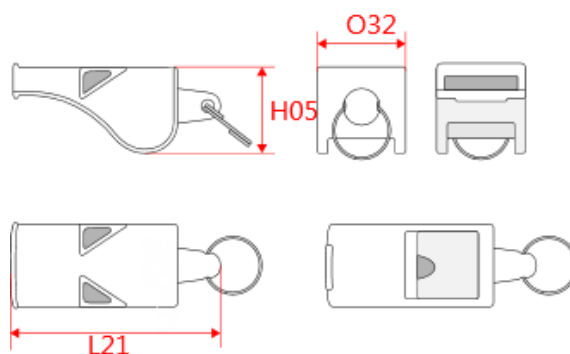

PROACT.®

REFERENCE : PA691

SIZES : U

COMPOSITION :

Main material : Plastic quality 100%plastic

FABRIC CONSTRUCTION AND FINISHING :

Plastic

ARTICLE WEIGHT :

36 gr/pc

DESCRIPTION	
Français :	ifflet classic
English :	Classic whistle
Nederlands :	Classic fluitje
Deutsch :	Klassische pfeife
Español :	Silbato clásico
Italiano :	Fischietto classico
Português :	Apito clássico

COLORS	PANTONE SERIGRAPHIE
Black	Not available
Fluorescent yellow	Not available
Green	Not available
Red	Not available

MEASUREMENT	
Description	U
H05 Hauteur totale / Total height	2,20
L21 Total lenght	5,40
O32 Deep of top part	2

PACKING	
Box	500 pcs / box Size => L:52cm W:44cm H:45cm GW:19Kg NW:18Kg